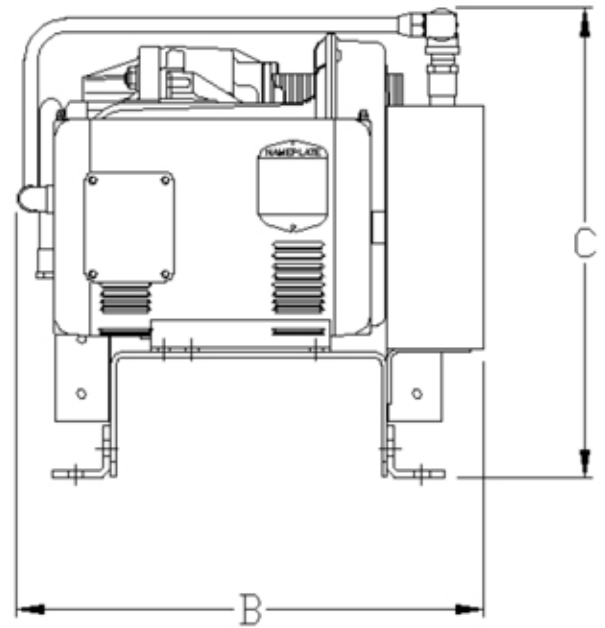

Dimensions

Model	Dim. A	Dim. B	Dim. C	Inlet	Outlet
SBS0307	31"	17"	17"	¾"	½"
SBS1307	31"	17"	17"	¾"	½"
SBS0507	31"	17"	17"	¾"	½"
SBS1517	31"	17"	17"	¾"	½"

Scroll Basemount Simplex

Model	HP	SCFM @ 100 PSIG*	Maximum Pressure PSIG ⁽¹⁾	BTU/Hr	dB(A) Level	System F.L.A.			System Weight (lbs)
						208V	230V	460V	
SBS0307	3	8.8 (7.1)	116 (145)	7,635	72	8.5	7.7	3.9	138
SBS1307	3	8.8 (7.1)	116 (145)	7,635	72	16.8**	16	-	141
SBS0507	5	15.2 (12.5)	116 (145)	12,725	72	14	12.7	6.3	161
SBS1517	5	15.2 (12.5)	116 (145)	12,725	72	24	23	-	166