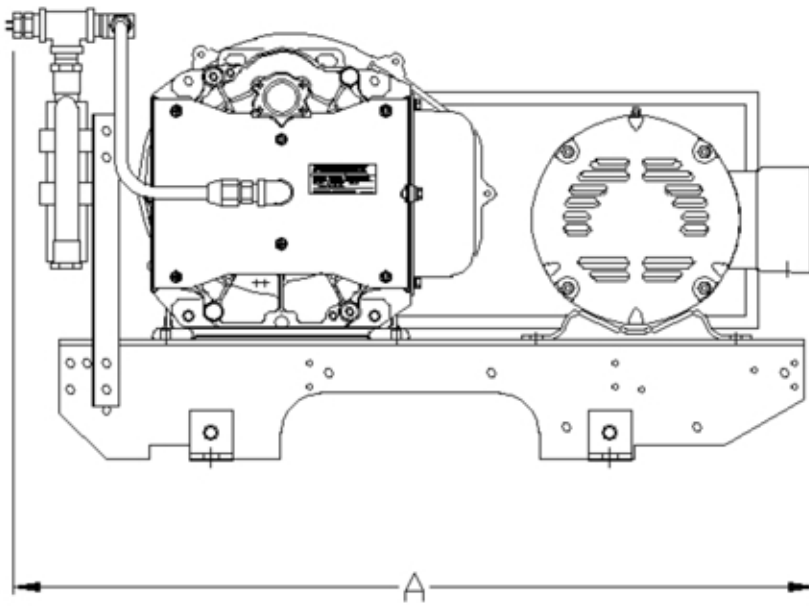

Dimensions

Model	Dim. A	Dim. B	Dim. C	Inlet	Outlet
SBS0307	31"	17"	17"	¾"	½"
SBS1307	31"	17"	17"	¾"	½"
SBS0507	31"	17"	17"	¾"	½"
SBS1517	31"	17"	17"	¾"	½"

Scroll Basemount Simplex

Model	HP	SCFM @ 100 PSIG*	Maximum Pressure PSIG ⁽¹⁾	BTU/Hr	dB(A) Level	System F.L.A.			System Weight (lbs)
						208V	230V	460V	
SBS0307	3	8.8 (7.1)	116 (145)	7,635	72	8.5	7.7	3.9	138
SBS1307	3	8.8 (7.1)	116 (145)	7,635	72	16.8**	16	-	141
SBS0507	5	15.2 (12.5)	116 (145)	12,725	72	14	12.7	6.3	161
SBS1517	5	15.2 (12.5)	116 (145)	12,725	72	24	23	-	166