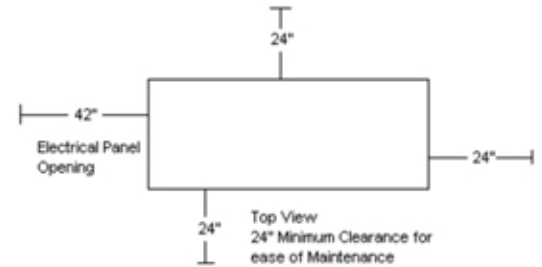

Dimensions

Model	Dim. A	Dim. B	Dim. C	Inlet	Outlet
SBS0307	31"	17"	17"	¾"	½"
SBS1307	31"	17"	17"	¾"	½"
SBS0507	31"	17"	17"	¾"	½"
SBS1517	31"	17"	17"	¾"	½"

Scroll Basemount Simplex

Model	HP	SCFM @ 100 PSIG*	Maximum Pressure PSIG ⁽¹⁾	BTU/Hr	dB(A) Level	System F.L.A.			System Weight (lbs)
						208V	230V	460V	
SBS0307	3	8.8 (7.1)	116 (145)	7,635	72	8.5	7.7	3.9	138
SBS1307	3	8.8 (7.1)	116 (145)	7,635	72	16.8**	16	-	141
SBS0507	5	15.2 (12.5)	116 (145)	12,725	72	14	12.7	6.3	161
SBS1517	5	15.2 (12.5)	116 (145)	12,725	72	24	23	-	166